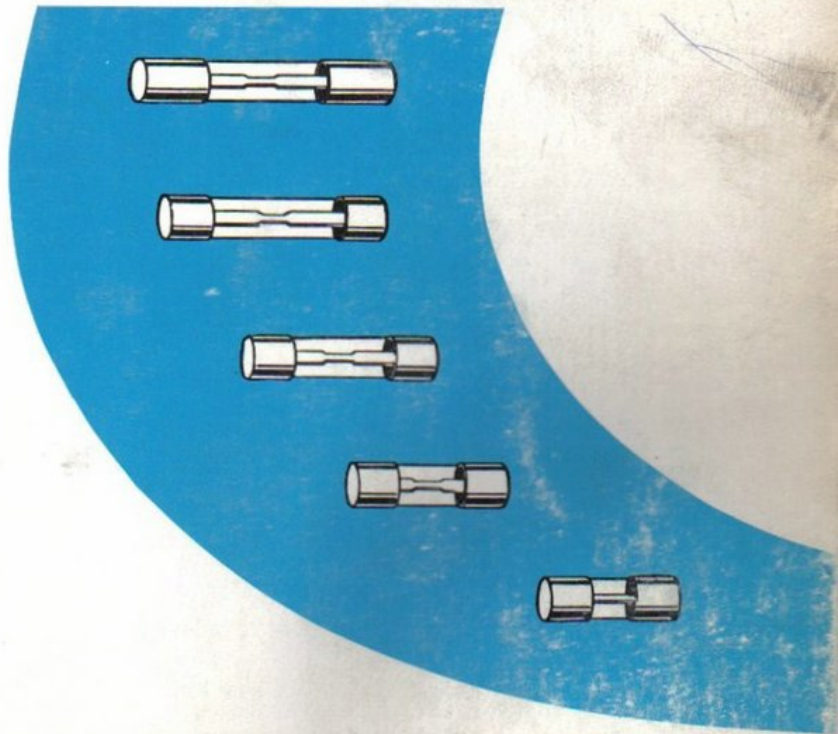

**CAR and TRUCK** **FUSE**  
**EASY SPECIFYING**  
**GUIDE**

This guide is designed to quickly and accurately specify fuses for Chrysler-built vehicles.  
For fuse application, refer to page 2.