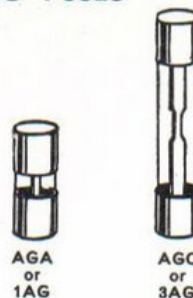

TYPE "AG" FUSES

ILLUSTRATIONS ARE
ACTUAL SIZES
TO AID
IDENTIFICATION
WHEN NECESSARY

NOTE: Order in Unit Pack Multiples of 5 of each number.

TYPE AND AMPS	CHRYSLER PART NO.	MAX. RATED VOLTAGE	LENGTH
SFE 6	147 683	32	3/4
SFE 7-1/2	150 866	32	7/8
SFE 9	147 684	32	7/8
SFE 14	147 685	32	1-1/16
SFE 20	106 653	32	1-1/4
SFE 30	147 686	32	1-7/16
1 AG OR AGA 1	149 559	32	5/8
1 AG OR AGA 2	148 086	32	5/8
1 AG OR AGA 3	445 635	32	5/8
1 AG OR AGA 5	126 049	32	5/8
1 AG OR AGA 10	142 864	32	5/8
1 AG OR AGA 20	106 650	32	5/8
3 AG OR AGC 2	145 511	250	1-1/4
3 AG OR AGC 3	106 652	250	1-1/4
3 AG OR AGC 4	148 511	32	1-1/4
3 AG OR AGC 5	142 630	32	1-1/4
3 AG OR AGC 6	148 369	32	1-1/4
3 AG OR AGC 7-1/2	455 107	32	1-1/4
3 AG OR AGC 10	117 142	32	1-1/4
3 AG OR AGC 15	120 151	32	1-1/4
3 AG OR AGC 30	120 114	32	1-1/4

Use the right size fuse—Too small an amperage will blow on ordinary current. Too large an amperage will let too much current flow, which may damage the wiring, radio, or set fire to the entire car.

Sometimes you may encounter cars or trucks that have fuses other than those shown, or located or mounted differently than listed. This is due to the changes made to improve products while in production.

Fuses on accessories may differ from the list in size, location and mounting because they are often installed by Dealers who do not follow the factory specifications.

On some circuits one fuse may protect more than one light or device. In such cases that fuse, its location and mounting are shown after each light or device to make it easier to get the correct fuse information.

Where a fuse is not listed for a model or year it indicates that no fuse is used.

Miscellaneous circuit means circuit for lights or devices not listed.

The important thing to bear in mind is that in replacing fuses, the size and type originally installed should be used.

The letters in the right hand column show—WHERE fuse is located—and HOW it is mounted.

1st letter shows LOCATION of fuse

- D—On Dash (Firewall)—Inside of Car or Cab
- E—Under Hood—On Dash (Firewall)
- G—On or in the Device Protected
- I—Instrument Board—Back of—
- J—Instrument Board—Front of—
- K—Behind Left Kick Panel
- L—Behind Right Kick Panel
- P—In Glove Compartment
- T—In Trunk
- U—Under Hood or in Engine Compartment—(not on Dash or Device)
- W—Inside or on Switch
- X—Under Seat
- Y—On Side Panel—Inside of Cab

2nd letter shows how fuse is MOUNTED

- B—Inside of Box
- C—In Exposed Clips
- E—In Mounted Fuse Holder
- F—In Fuse Holder on Wire
- P—In Panel or Main Fuse Block

100 FUSE ASSORTMENT — 2808 840 CONSISTS OF:

5 - 106 652	FUSE	5 - 145 511	FUSE	5 - 148 369	FUSE
20 - 106 653	FUSE	5 - 147 683	FUSE	5 - 148 511	FUSE
5 - 117 142	FUSE	5 - 147 684	FUSE	5 - 150 366	FUSE
10 - 120 151	FUSE	10 - 147 685	FUSE	5 - 455 107	FUSE
10 - 142 630	FUSE	5 - 148 086	FUSE