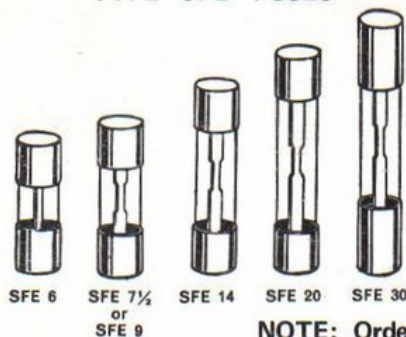

**CAR and TRUCK** **FUSE**  
**EASY SPECIFYING**  
**GUIDE**

This guide is designed to quickly and accurately specify fuses for Chrysler-built vehicles.  
For fuse application, refer to page 2.

### TYPE "AG" FUSES

ILLUSTRATIONS ARE  
ACTUAL SIZES  
TO AID  
IDENTIFICATION  
WHEN NECESSARY

NOTE: Order in Unit Pack Multiples of 5 of each number.

TYPE AND AMPS	CHRYSLER PART NO.	MAX. RATED VOLTAGE	LENGTH
SFE 6	147 683	32	3/4
SFE 7-1/2	150 866	32	7/8
SFE 9	147 684	32	7/8
SFE 14	147 685	32	1-1/16
SFE 20	106 653	32	1-1/4
SFE 30	147 686	32	1-7/16
1 AG OR AGA 1	149 559	32	5/8
1 AG OR AGA 2	148 086	32	5/8
1 AG OR AGA 3	445 635	32	5/8
1 AG OR AGA 5	126 049	32	5/8
1 AG OR AGA 10	142 864	32	5/8
1 AG OR AGA 20	106 650	32	5/8
3 AG OR AGC 2	145 511	250	1-1/4
3 AG OR AGC 3	106 652	250	1-1/4
3 AG OR AGC 4	148 511	32	1-1/4
3 AG OR AGC 5	142 630	32	1-1/4
3 AG OR AGC 6	148 369	32	1-1/4
3 AG OR AGC 7-1/2	455 107	32	1-1/4
3 AG OR AGC 10	117 142	32	1-1/4
3 AG OR AGC 15	120 151	32	1-1/4
3 AG OR AGC 30	120 114	32	1-1/4